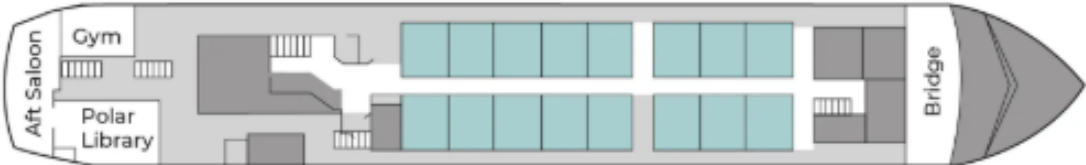

BRIDGE DECK 4